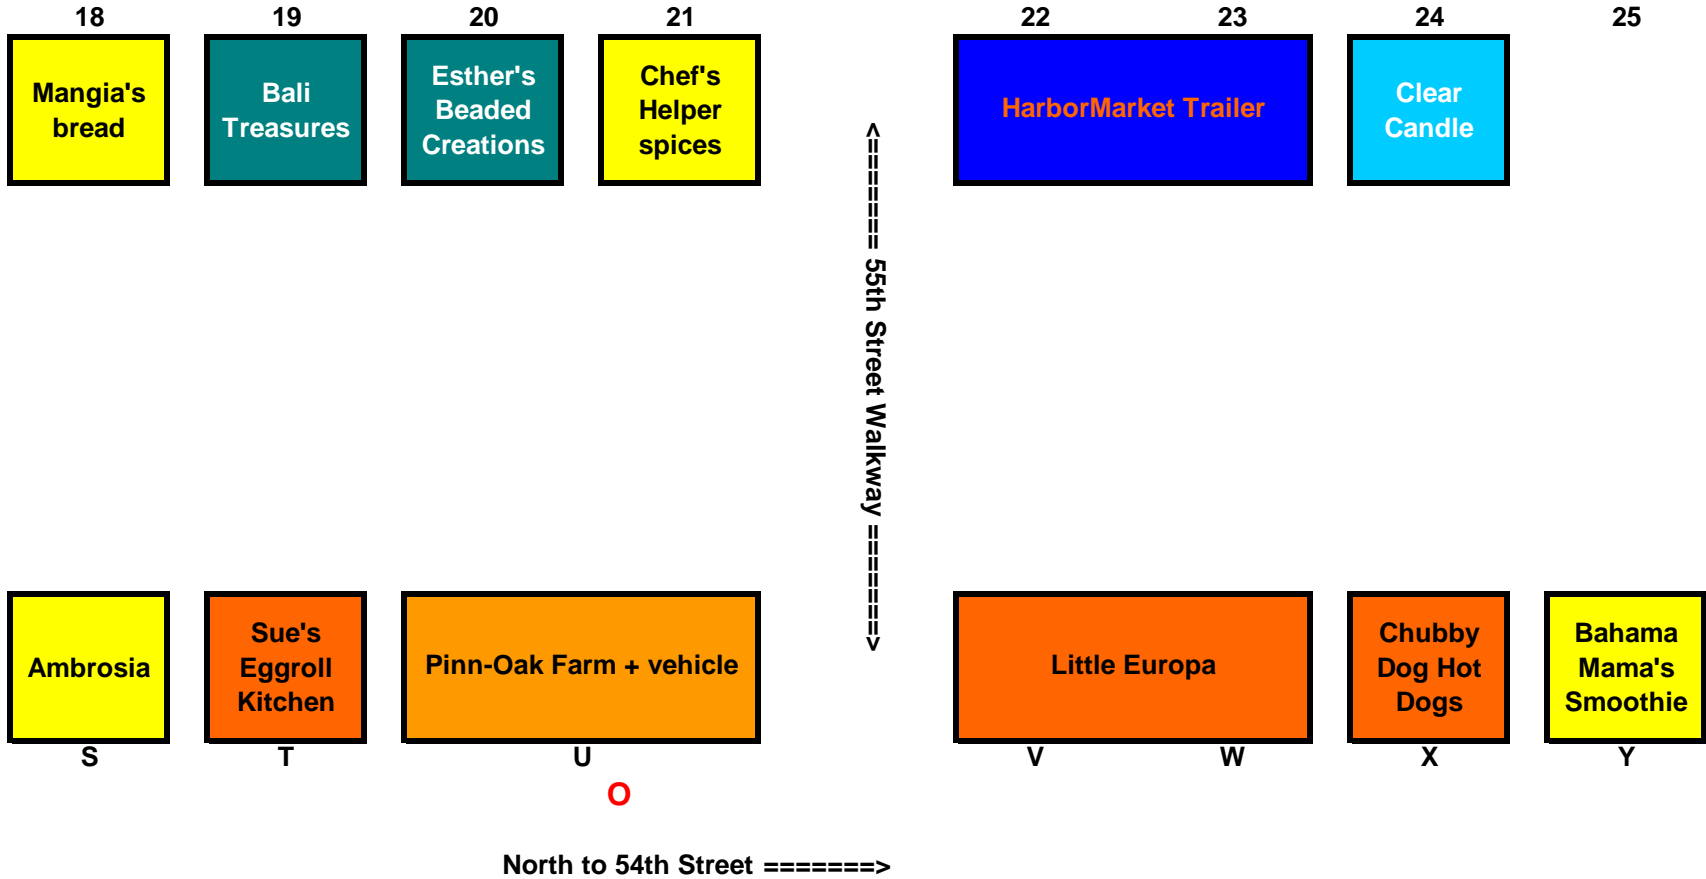

Tea  
Paradise

Fraternite  
Notre  
Dame  
Chicago

HarborMarket  
Specialies  
Michigan  
Cherries

Curzio,  
Eggs &  
more

Harbor  
Market  
Specialties

Ray's Stand

Wild Flour  
Bakery

The Nook  
Café

Asia  
Express

O

This map is not to scale - last minute changes may occur

26

Sue Vang

27

Knapp  
Shots

28