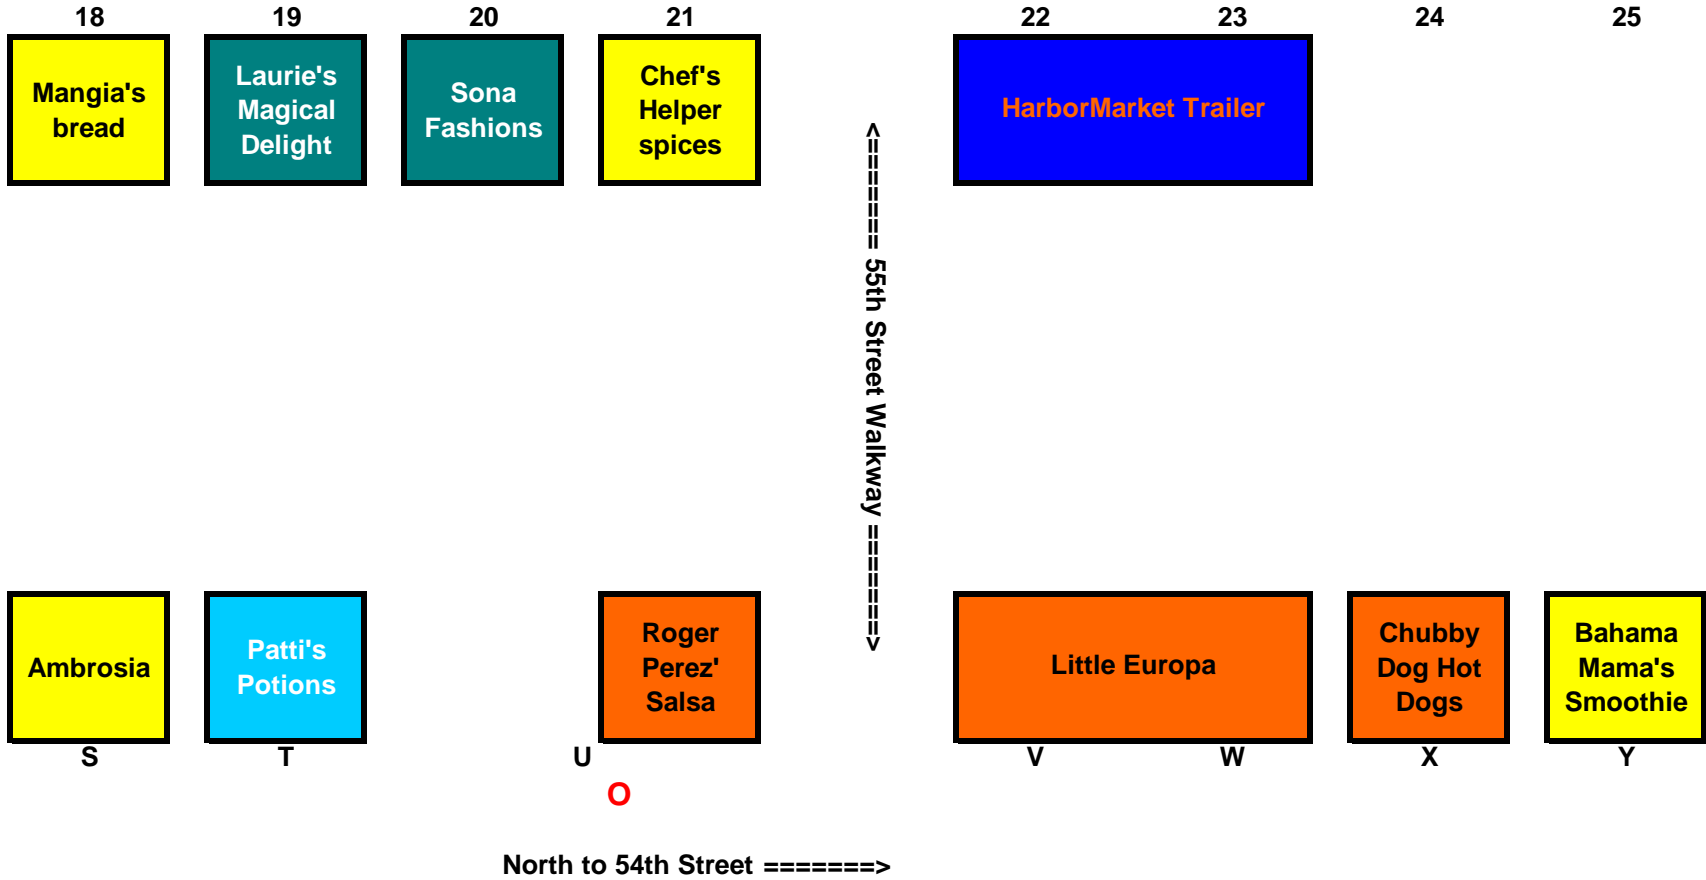

Kenosha HarborMarket

Confirmed Set - Up Plan for July 17th

South Entrance

←===== South to 56th Street

O

This map is not to scale - last minute changes may occur

26

27

28

29

30

31

32

All Natural
Body
Scrubs

Sue Vang

Twin
Garden
Farms

<===== 54th Street =====>

<===== Harbor Canal =====>

Harmony
Botanics

Holy
Rosary
Daycare

Spinning
Handiwork
of Ecuador

Spinning
Handiwork
of Ecuador

Karibuni

AQ