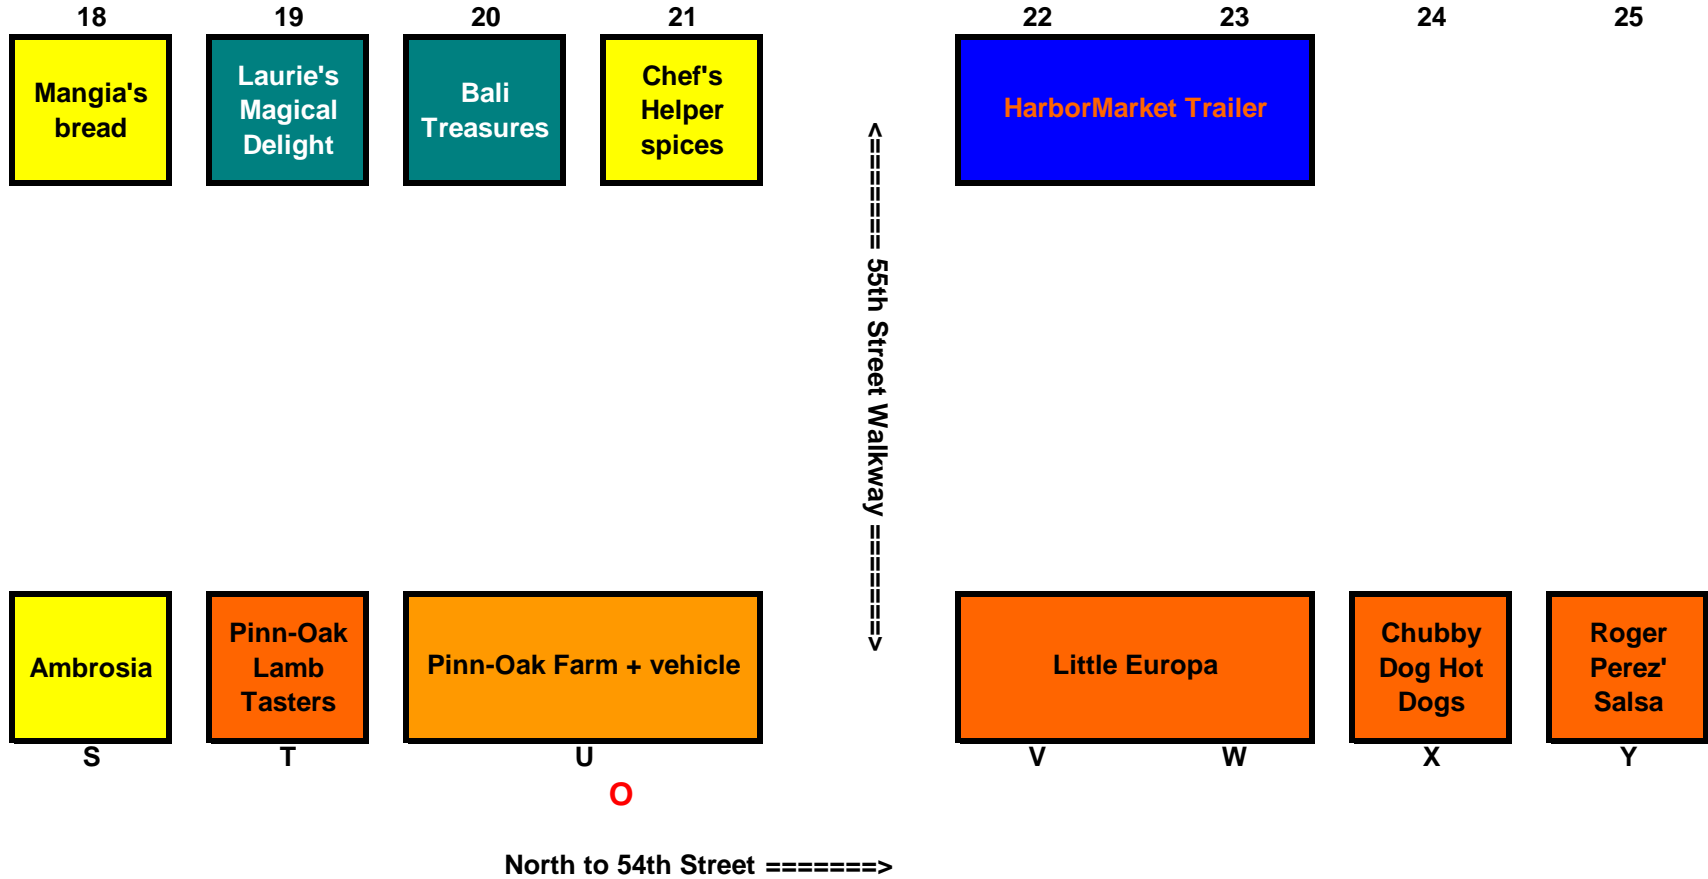

# Kenosha HarborMarket

## Confirmed Set - Up Plan for July 10th

South Entrance

←===== South to 56th Street

9	10	11		12	13	14	15	16	17
ReChic	Napkins Etc	Decatur Dairy Cheese		All Tyed Up	Screens with a View	Music Band	Harbor Market Friends'	Rock River Soap Co.	Chris Eckert

O

This map is not to scale - last minute changes may occur

26

Museum  
Parking  
Entrance

O

33 34  
Eva Lake Produce

35 36  
Lo & Maily Yang Produce

37 38  
Mang Yang Produce