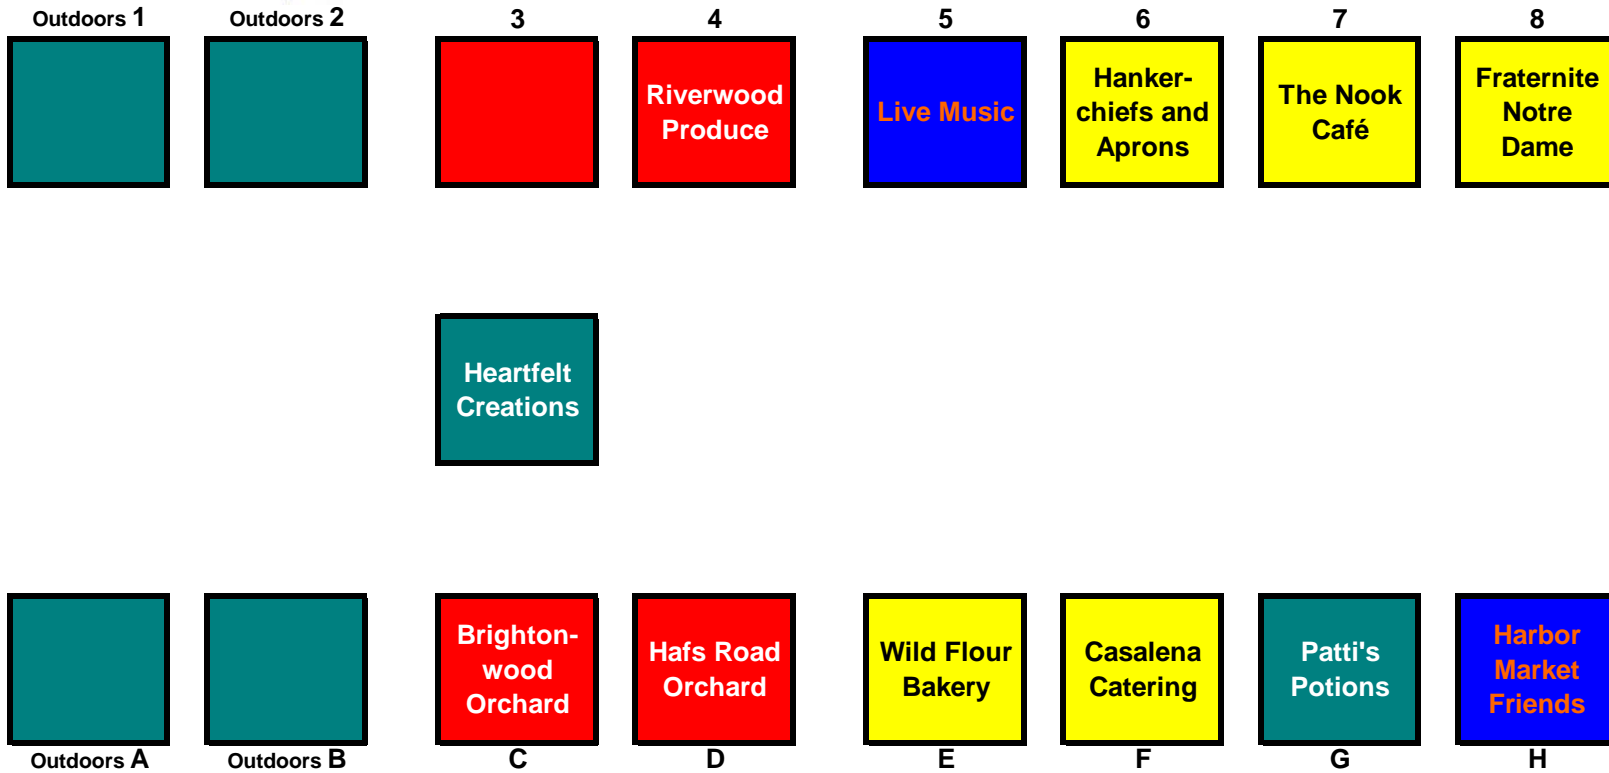

# Kenosha WinterMarket

## Confirmed Set - Up Plan for Oct 31st

<===== South to 56th Street

This map is  
not to scale  
- last  
minute

9

Ray's  
Stand

10

Chef's  
Helper

11

12

Sandy's  
Popper  
Express

I

K

L

M

Lakeside  
Players

UPSTAIRS GALLERY