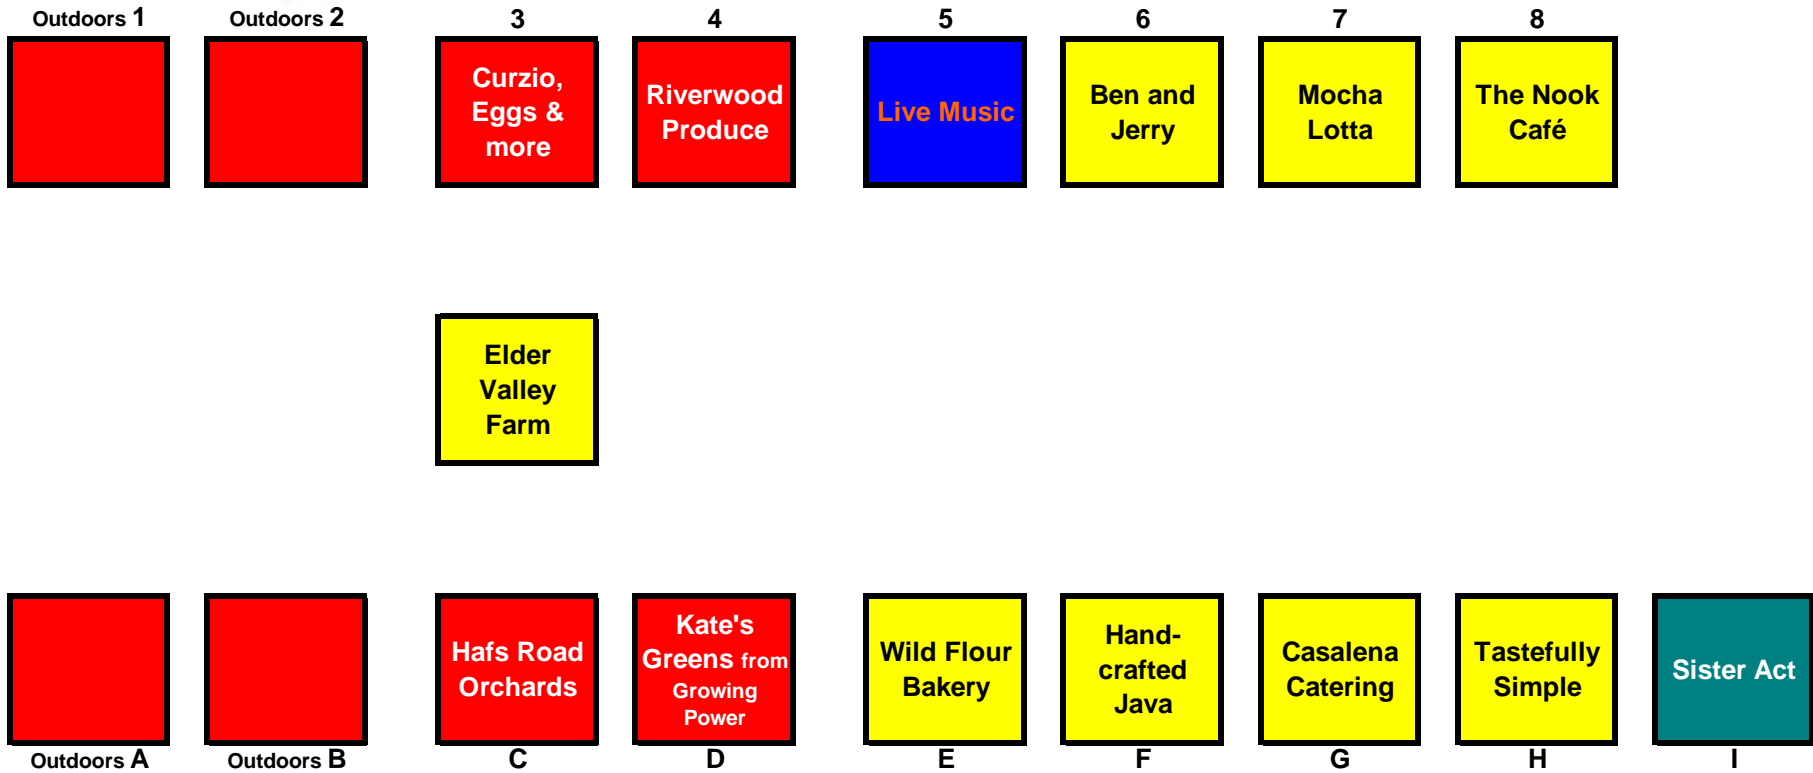

Kenosha WinterMarket

Confirmed Set - Up Plan for Mar 21st

<===== South to 56th Street

This map is not to scale -
last minute changes may
occur

9 Ray's Stand	10 Chef's Helper	11 In the Outdoors Photo	12 Sandy's Popper Express
---------------------	------------------------	-----------------------------------	------------------------------------

13

Lakeside
Players

UPSTAIRS GALLERY

Anointed Body Care	Kathy's Kreations	Rock River Soap Company	Bali Treasures
-----------------------	----------------------	-------------------------------	-------------------