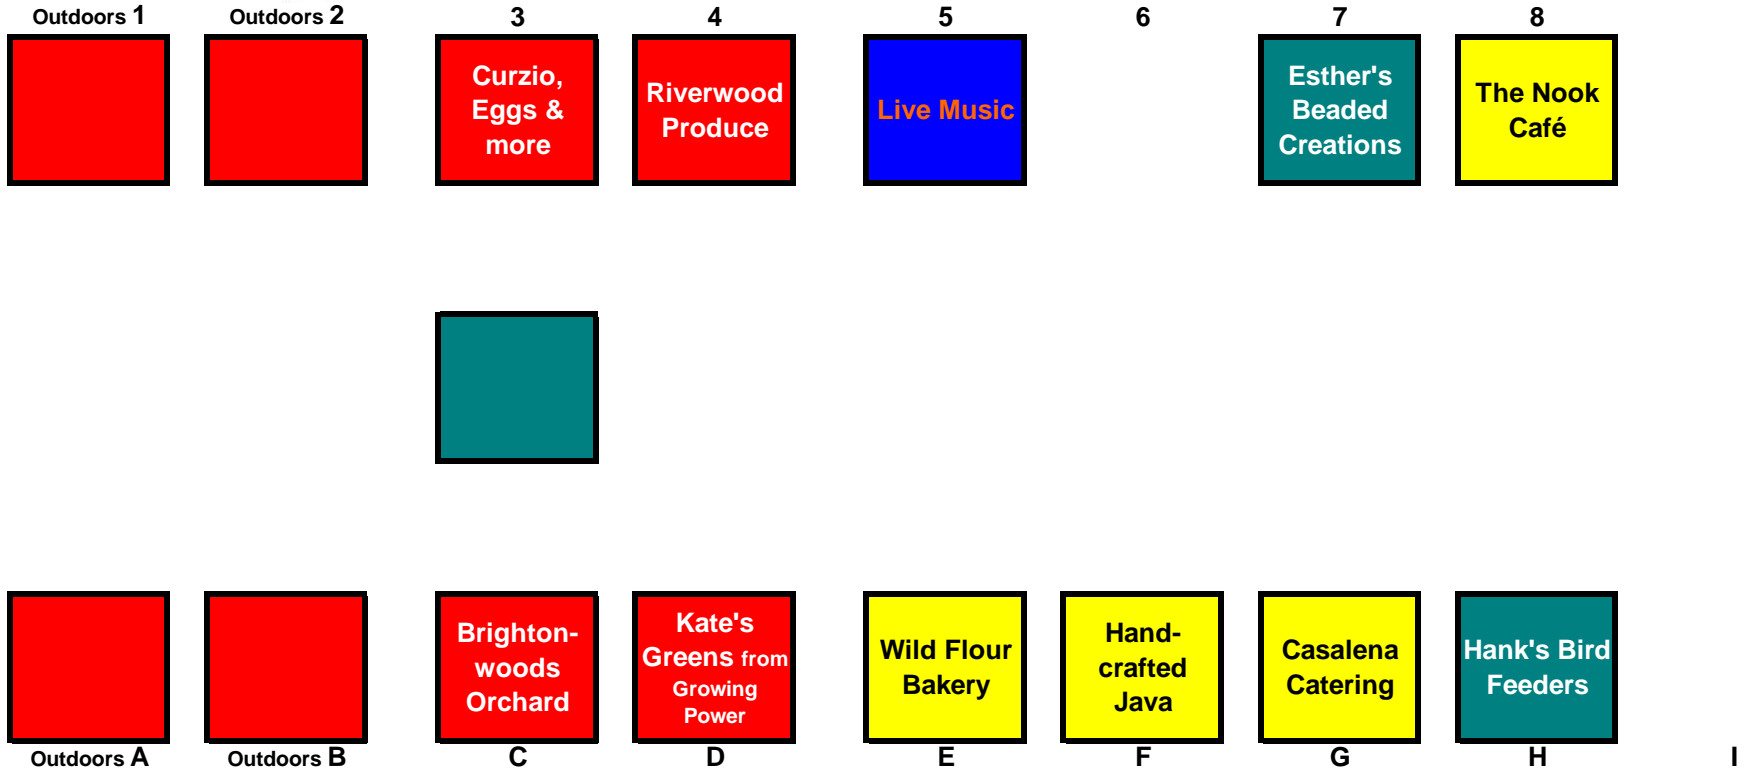

Kenosha WinterMarket

Confirmed Set - Up Plan for Feb 28th

<===== South to 56th Street

This map is not to scale -
last minute changes may
occur

9 10

Ray's
Stand Chef's
Helper

11 12 13 14

Sandy's
Popper
Express

Lakeside
Players

UPSTAIRS GALLERY

K L M N O P

Anointed
Body Care Kathy's
Kreations Scentsy