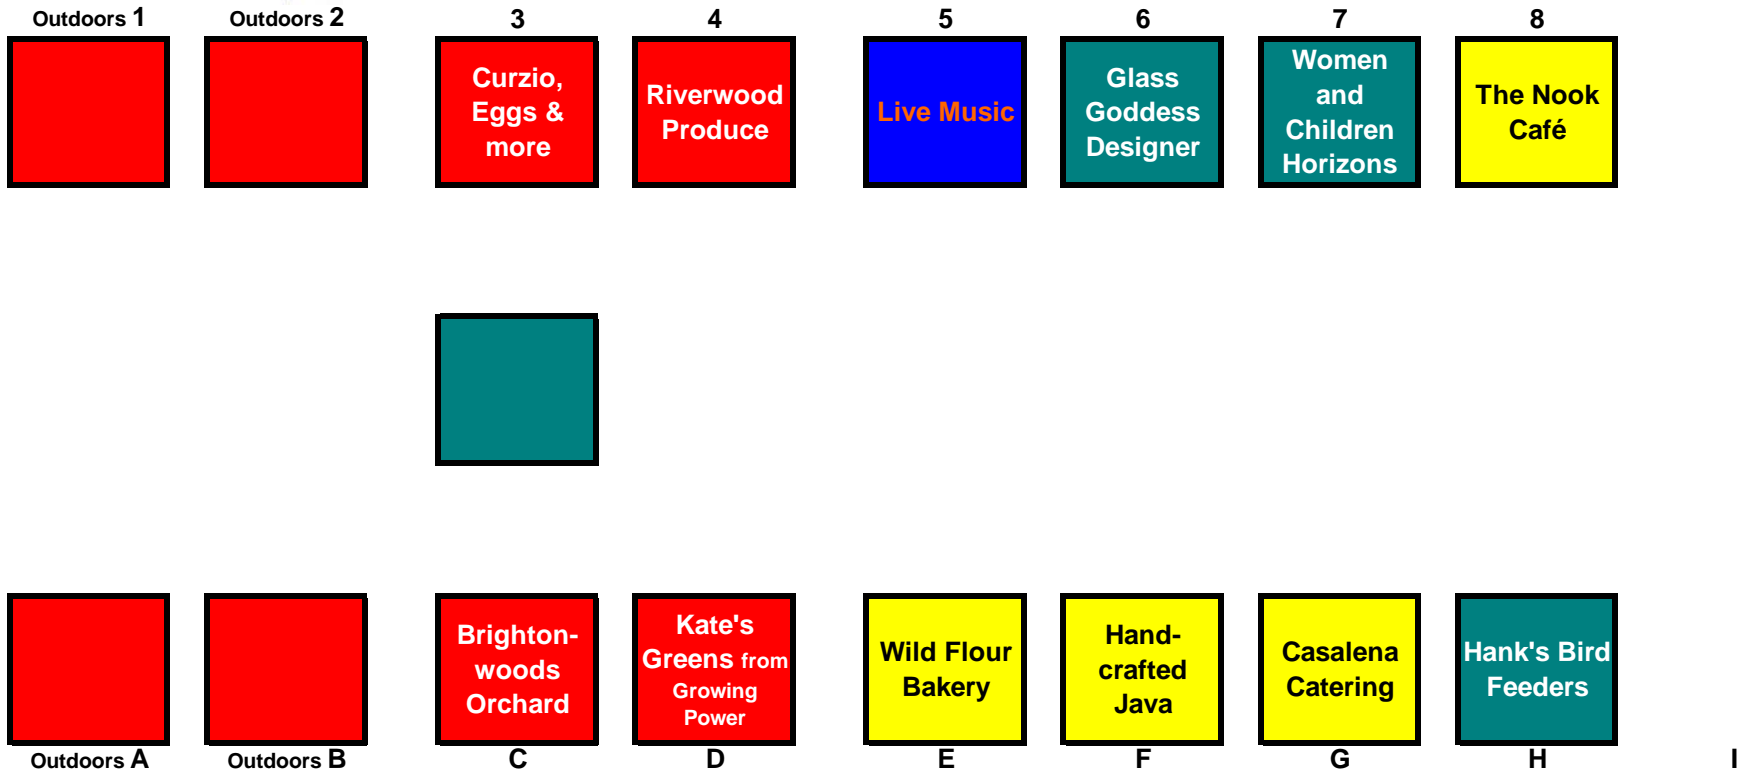

Kenosha WinterMarket

Confirmed Set - Up Plan for Feb 21st

<===== South to 56th Street

This map is not to scale -
last minute changes may
occur

9
Ray's
Stand

10
Chef's
Helper

11

12

13
Sandy's
Popper
Express

14

Lakeside
Players

UPSTAIRS GALLERY

Anointed
Body Care

Kathy's
Kreations

Rock River
Soap
Company

K