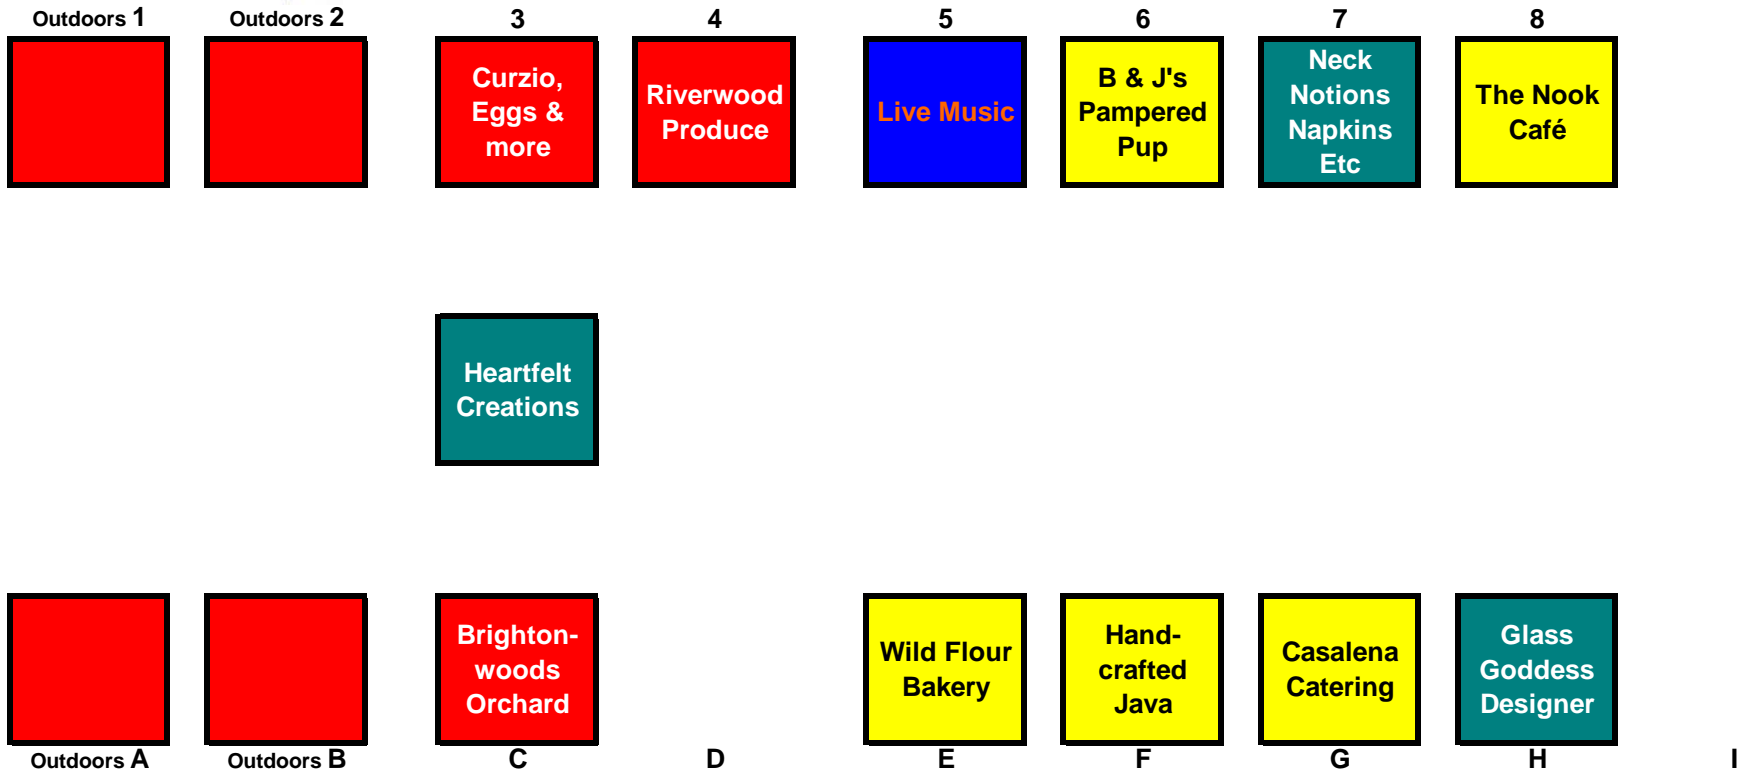

# Kenosha WinterMarket

## Confirmed Set - Up Plan for Feb 14th

<===== South to 56th Street

This map is not to scale -  
last minute changes may  
occur

9  
Ray's  
Stand

10  
Chef's  
Helper

11

12

13  
Sandy's  
Popper  
Express