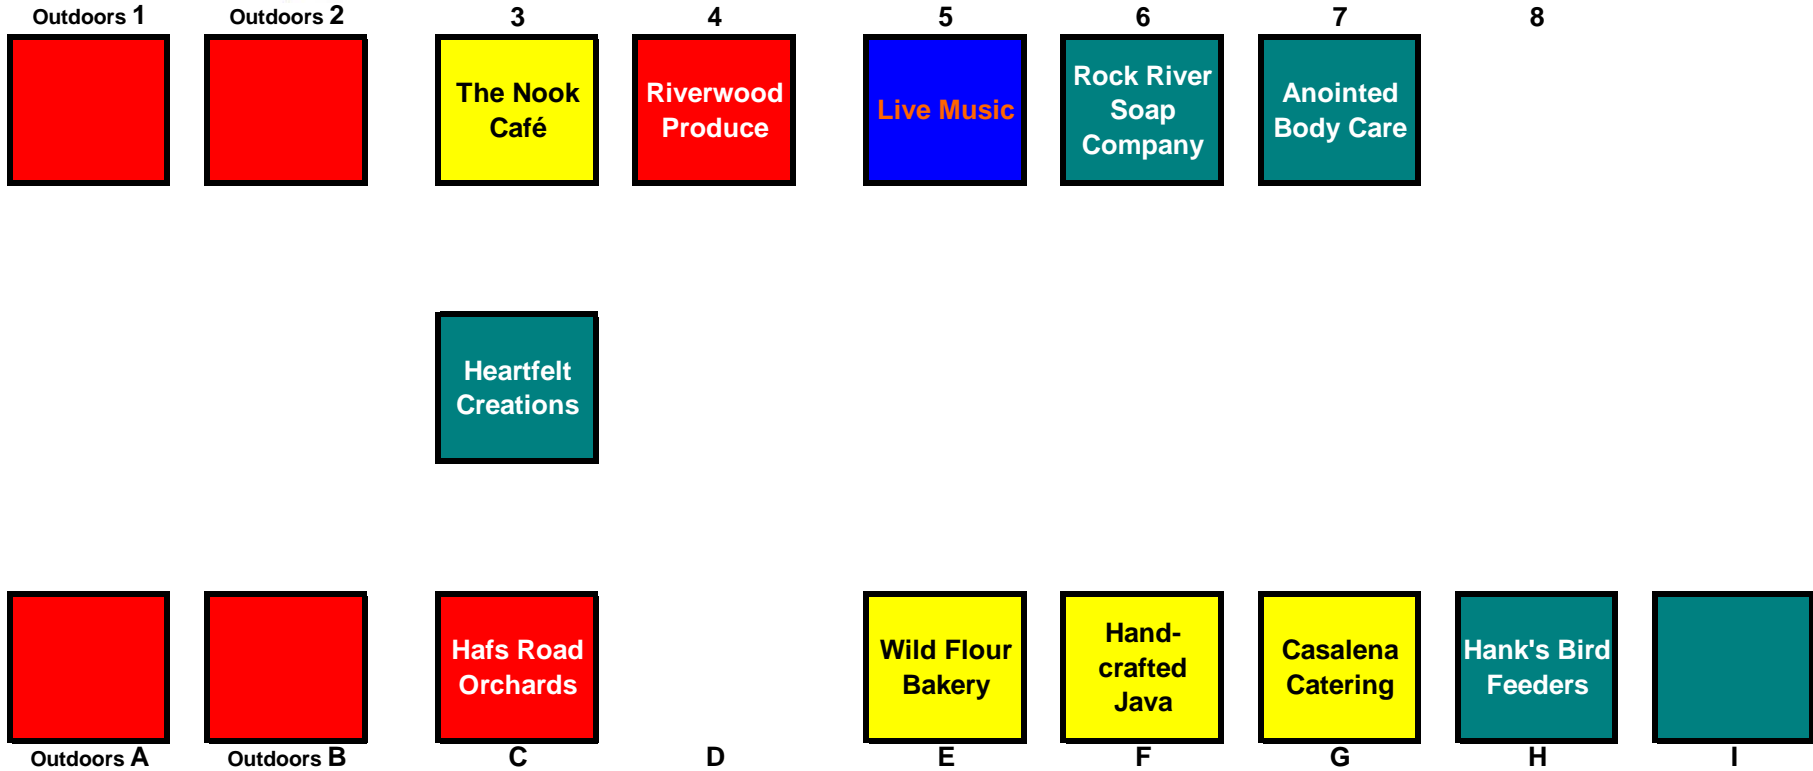

Kenosha WinterMarket

Confirmed Set - Up Plan for Feb 7th

<===== South to 56th Street

This map is not to scale -
last minute changes may
occur

9
Ray's
Stand

10
Chef's
Helper

11

12

13
Sandy's
Popper
Express

14

Lakeside
Players

UPSTAIRS GALLERY

Scentsy

K

L

M